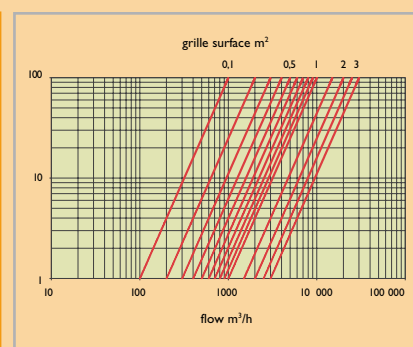

L 333

Product description

- Extruded sections of aluminium AlMgSi 0,5
- Pitch : 33,5 mm
- Standard sizes :
  - Silver anodised (15-20 micron)
  - RAL 9010 (60-80 micron) (for UK : hipca white)
- On request : any RAL colour
- Thickness: 32 mm
- Standard stainless steel 18/8 flyscreen : 2 x 2 mm.
  On request : stainless steel 18/8
  flyscreen : 6 x 6 mm
- Physical free area : 33 %
- Maximum free area : 55 %

Sizes

- All sizes are possible
- When ordering :
  Please quote overall width x height

Fixing

- With screws and plugs

Selection diagram