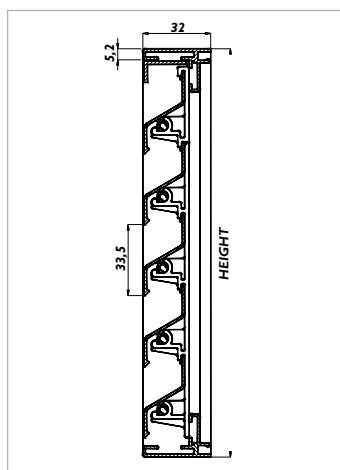

Aralco NVS
Textielstraat 18a
8790 Waregem (B)
T + 32 56 52 80 60
F + 32 56 52 80 65
e-mail: info@aralco.be
web: www.aralco.be

aralco
natural ventilation systems

L 333